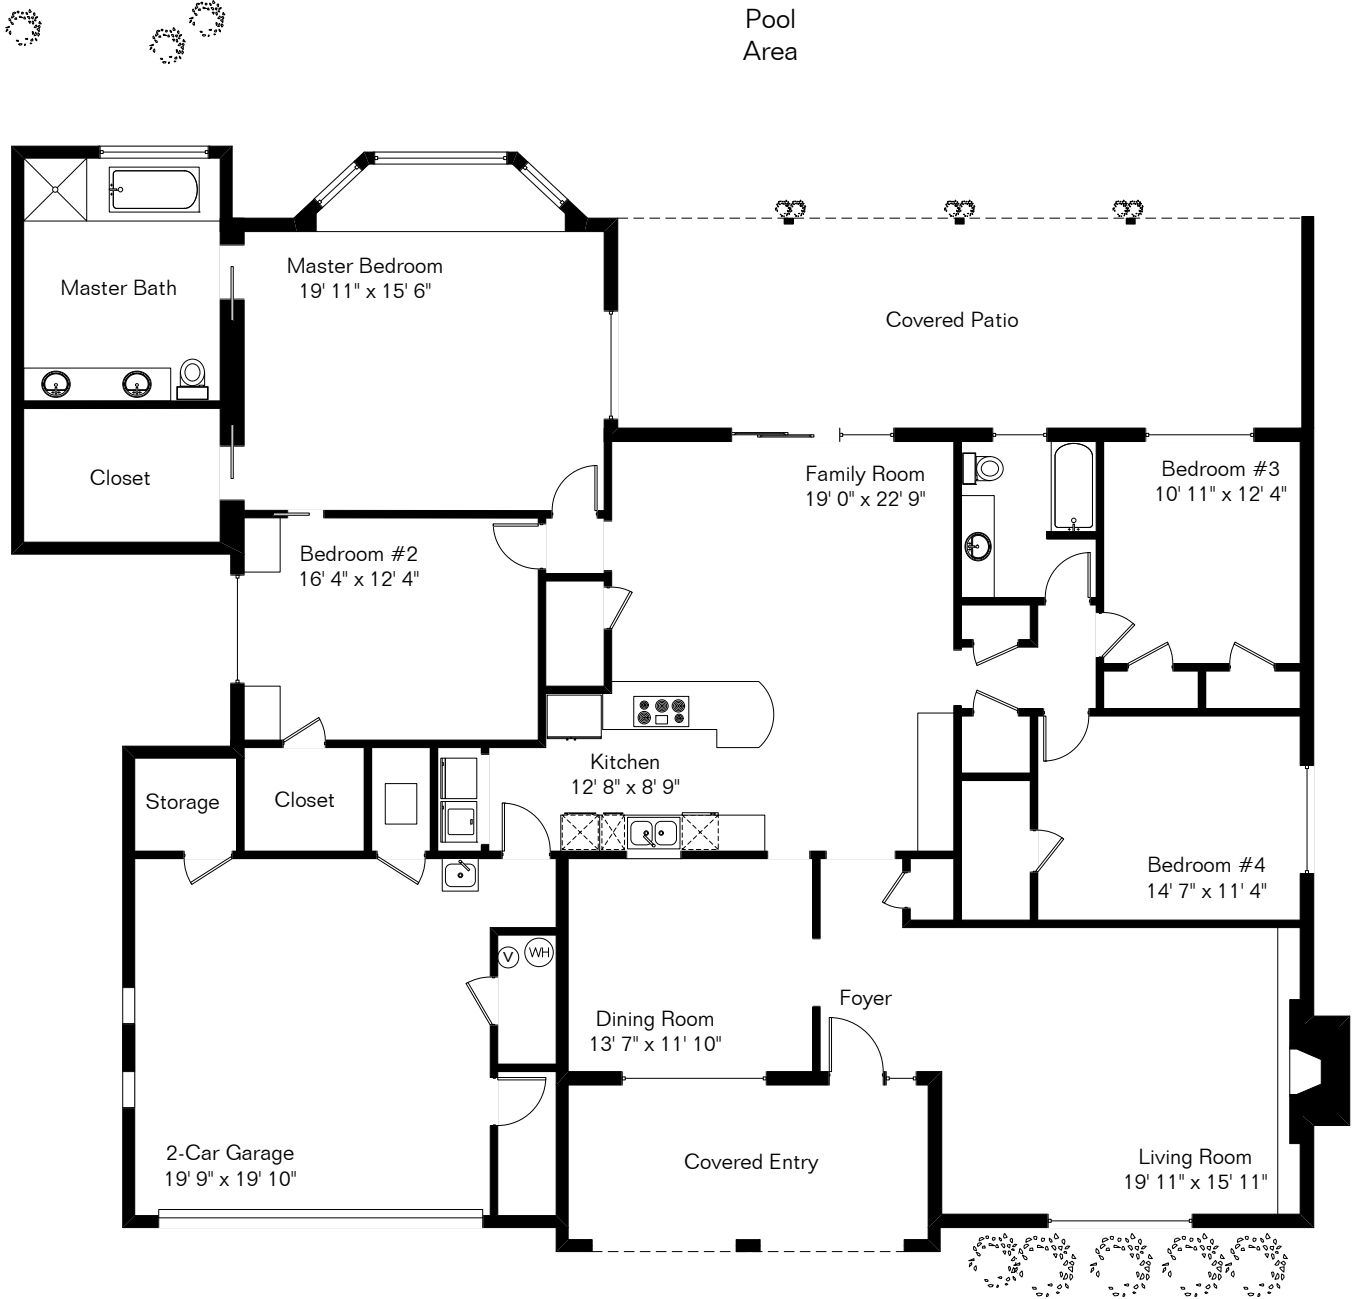

The square footages and room size information are deemed to be reliable but are not guaranteed and should be independently verified.

5151 E Camino Faja

Living Area 2,689 Sq Ft
Garage 558 Sq Ft

Site Visit May 2019

0 ft. 6 ft. 10 ft. 20 ft.

Copyright 2019 Floor Plans First! LLC
All Rights Reserved.

www.FloorPlansFirst.com

Toll Free (877) 887-1500
Voice (520) 881-1500

Floor Plans First!
See the Floor Plan First!